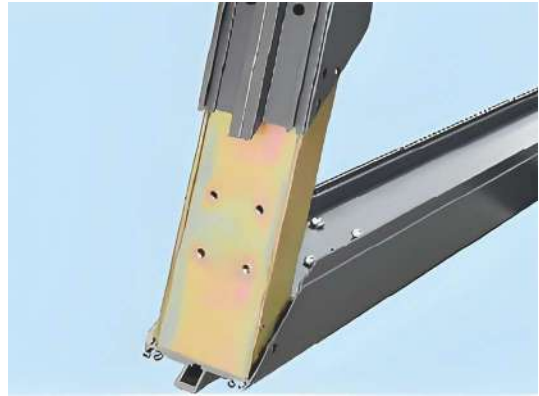

所有节点均采用镀锌和钝化处理的加厚内置钢连接件加固