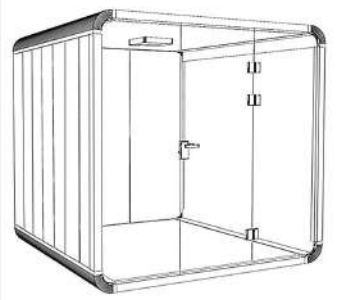

XXL 特大号

适用:网络直播室/会议室/架子鼓房/家庭KTV歌房/培训室等
For: Online Live Streaming Room/Conference Room/Drum Room/Home KTV Karaoke Room/Training Room, etc