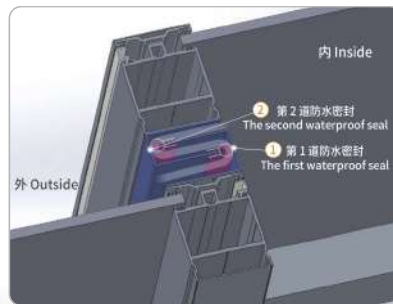

汽车级EPDM密封橡胶条
Automotive Grade
EPDM Sealing Rubber Strip

优质结构胶
High Quality
Structural Adhesive

隐藏式导水槽
Hidden water channel

迷宫式密封结构

套叠扇采用迷宫式密封结构，有效防水、防沙尘、防灌风。

Maze style sealing structure

The laminated fan adopts a maze style sealing structure, which effectively prevents water, sand and dust, and air infiltration.

公母结构开合系统
五重防水结构设计

Male female structure
opening and closing system
Five layers waterproof structure design

Core Advantages

核心优势

PLC智能控制驱动系统控制开合模块
同步平稳移动, 电机隐藏式安装, 无声噪

PLC smart control drive system controls the synchronous and smooth movement of the opening and closing module, with hidden installation of the motor and no noise