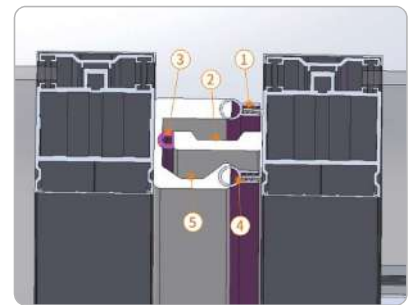

汽车级EPDM密封橡胶条
Automotive Grade
EPDM Sealing Rubber Strip

优质结构胶
High Quality
Structural Adhesive

隐藏式导水槽
Hidden water channel

迷宫式密封结构

套叠扇采用迷宫式密封结构，有效防水、防沙尘、防灌风。

Maze style sealing structure

The laminated fan adopts a maze style sealing structure, which effectively prevents water, sand and dust, and air infiltration.