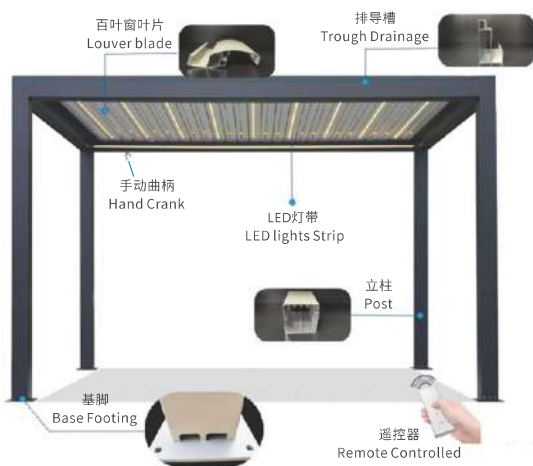

110 简雅款百叶凉亭
110 Simple Elegant Style Louver Pergola

135 轻雅款百叶凉亭
135 Light Elegant Style Louver Pergola

160 奢雅款百叶凉亭
160 Luxurious Elegant Style Louver Pergola

产品特点： Features:

隐藏式排水系统：

雨水通过叶片流到内部暗藏的水槽，导入立柱，经立柱下端的排水口顺利排出，加上良好的密封性，即使在雨天也能带来良好的户外生活体验。

Hidden Drainage System:

Rainwater flows through the blades to the hidden sink inside, and is guided into the column, and is smoothly discharged through the drainage outlet at the lower end of the column, and with good sealing, it can bring a good outdoor living experience even on rainy days.