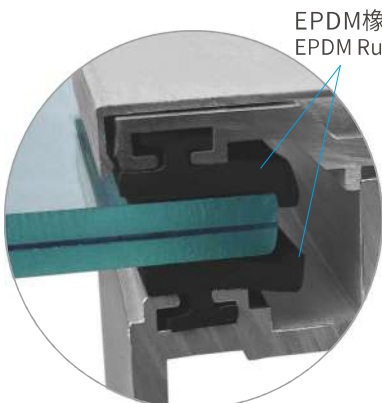

所有节点均采用镀锌和钝化处理的加厚内置钢连接件加固

All nodes are reinforced with thickened internal steel connectors that have been galvanized and passivated

标准产品能抵御12级以上台风和30Kg/m²以上雪荷载。

Standard products can withstand typhoons of over 12 levels and snow loads of over 30kg/m².

Core Advantages

核心优势

玻璃安全

采用双层夹胶钢化玻璃或者进口原料PC耐力板，耐抗冲击，安全性高；具有隔热、隔音、采光优越、阻燃、防紫外线等优点。

Glass Safety

Adopting double tempered-laminated glass or imported materials PC solid board, it is resistant to impact and has high safety; It has the advantages of thermal insulation, sound insulation, superior lighting, flame retardancy, and UV protection.

双层夹胶钢化玻璃即使破裂仍保持整体，避免玻璃碎片四处飞溅和伤害人。

Double tempered-laminated glass maintains its integrity even if it breaks, avoiding glass fragments flying around and injuring people.

智能控制系统控制同步运行，遇障自动停机，避免继续运行造成两侧扭曲挤破玻璃。

The intelligent control system controls synchronous operation and automatically stops in case of obstacles, avoiding further operation that may cause twisting and crushing of the glass on both sides.

EPDM橡胶条
EPDM Rubber Strips