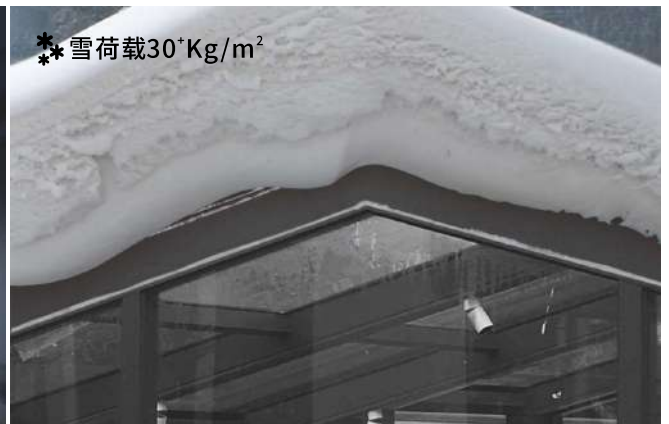

所有节点均采用镀锌和钝化处理的加厚内置钢连接件加固

All nodes are reinforced with thickened internal steel connectors that have been galvanized and passivated

标准产品能抵御12级以上台风和30Kg/m²以上雪荷载。

Standard products can withstand typhoons of over 12 levels and snow loads of over 30kg/m².