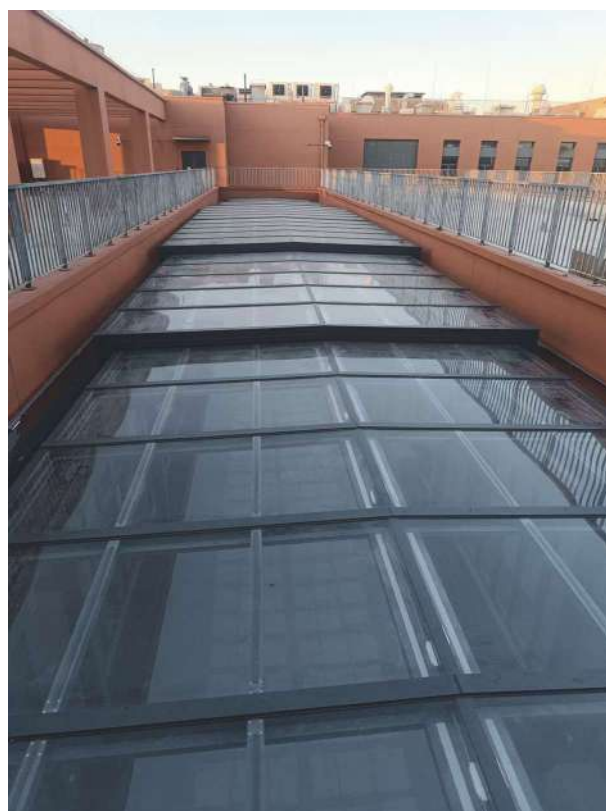

The smart retractable sunroom corridor roof is 26m long and 9m wide, which not only turns the corridor into a more valuable indoor space, but also prevents the adverse effects of rainy and snowy weather. Bidirectional opening and closing, using PLC intelligent control to move the top cover. It can be freely opened and closed according to weather and needs, and can maximize the introduction of natural light, making the indoor space bright and open. Meanwhile, by adjusting the opening and closing state, good ventilation can be achieved to maintain fresh air.