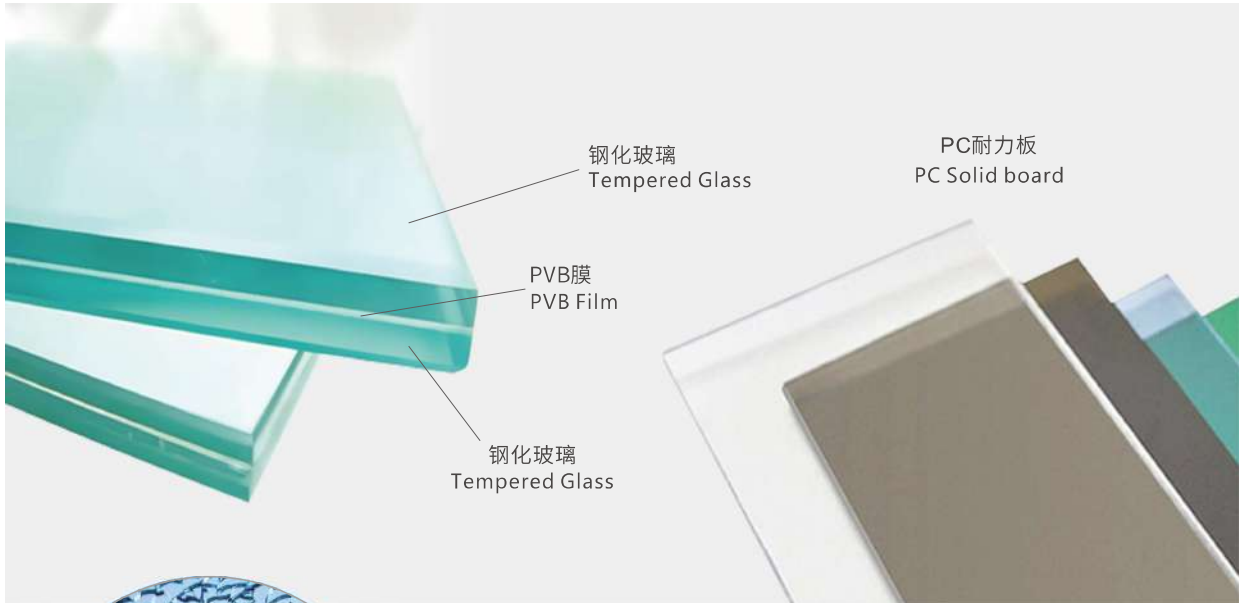

Core Advantages

核心优势

玻璃安全

采用双层夹胶钢化玻璃或者进口原料PC耐力板，耐抗冲击，安全性高；具有隔热、隔音、采光优越、阻燃、防紫外线等优点。

Glass Safety

Adopting double tempered-laminated glass or imported materials PC solid board, it is resistant to impact and has high safety; It has the advantages of thermal insulation, sound insulation, superior lighting, flame retardancy, and UV protection.

The intelligent control system controls synchronous operation and automatically stops in case of obstacles, avoiding further operation that may cause twisting and crushing of the glass on both sides.

EPDM橡胶条
EPDM Rubber Strips