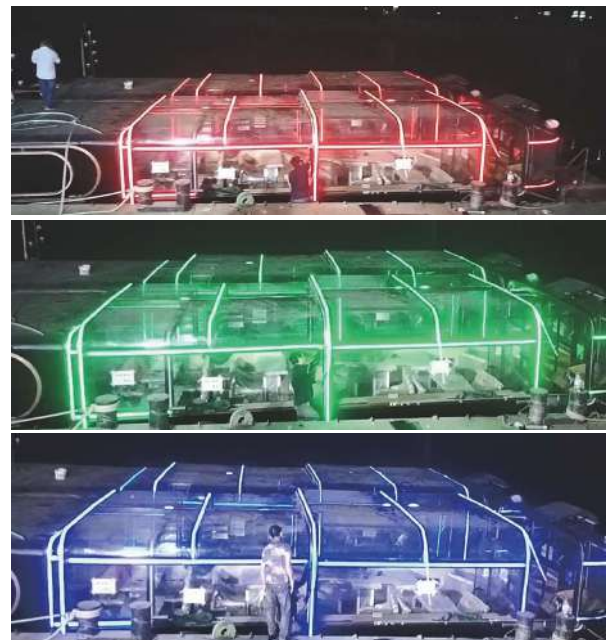

北京智能开合游船:
Smart Retractable Pleasure-boat in Beijing:

智能调光调色LED灯带,隐形安装,可1600万种颜色柔和过渡变幻,光影交织的艺术,营造夜晚水上空间的魅力。
Intelligent dimming and color matching LED light strip, invisible installation, capable of 16 million soft color changes, creating the charm of night water space through the interweaving of light and shadow art.