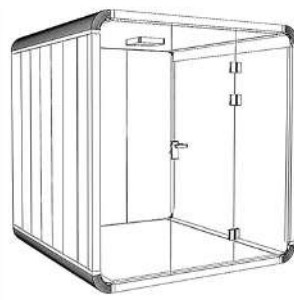

SOUNDPROOF BOOTH

恬静方舱

灏博恬静方舱采用模块化设计，安装便捷，可以根据实际需求进行定制和移动，可一舱多用，方便用户在不同场景下使用。

KAMBO's soundproof booth adopts modular design, easy installation, and can be customized and moved according to actual needs. It can be used for multiple purposes in one cabin, making it convenient for users to use in different scenarios.

静享空间，一舱多用
Quiet Space, Multi-purpose Cabin

多重隔音结构组合

遵循严格的声学环境标准，由多层多种吸音材质组合，达到专业隔音效果。

Adhering to strict acoustic environmental standards, it is composed of multiple layers of sound-absorbing materials to achieve professional sound insulation effects.

新风系统多重声障式设计解决漏音问题，每三分钟便可完全更新一次舱内空气。

The multi sound barrier design of the fresh air system solves the problem of sound leakage, and the cabin air can be completely updated every three minutes.

舱室4000K健康光LED中央照明系统标配150LX光照满足常态使用需求，专业光照可扩充电源。

The 4000K health light LED central lighting system in the cabin comes standard with 150LX lighting to meet normal usage needs, and professional lighting with expandable power supply.

适配100-240V/50-60HZ和12V-USB电源供应系统，满足舱内外主流设备器材和能源环境使用。

Suitable for 100-240V/50-60HZ and 12V-USB power supply systems, meeting the needs of mainstream equipment and energy environments inside and outside the cabin.

规格型号 Specification and Model:

适用:电话接听室/移动办公室等
For: Telephone Booth/Movable Office, etc

XL 加大号

适用:网络直播室/会议室/架子鼓房/家庭KTV歌房/培训室等
For: Online Live Streaming Room/Conference Room/Drum Room/Home KTV Karaoke Room/Training Room, etc