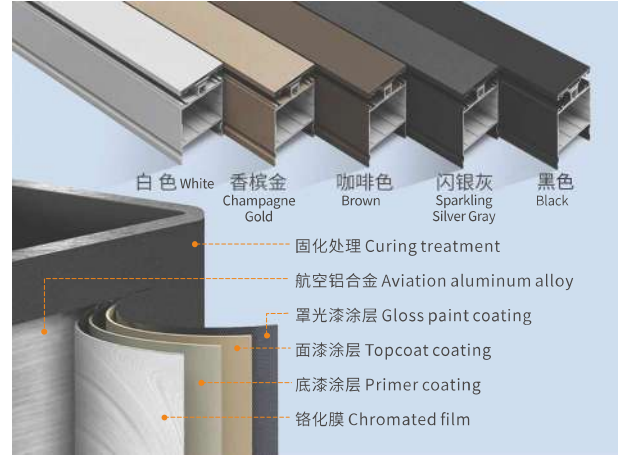

公母结构开合系统
五重防水结构设计

Male female structure
opening and closing system
Five layers waterproof structure design

Core Advantages

核心优势

PLC智能控制驱动系统控制开合模块
同步平稳移动, 电机隐藏式安装, 无声噪

PLC smart control drive system controls the synchronous and smooth movement of the opening and closing module, with hidden installation of the motor and no noise

框架表面采用氟碳喷涂, 具优异的
耐腐蚀性、超长耐候性, 自清洁免维护

The surface of the frame is coated with fluorocarbon, which has excellent corrosion resistance, ultra long weather resistance, and maintenance free self-cleaning properties