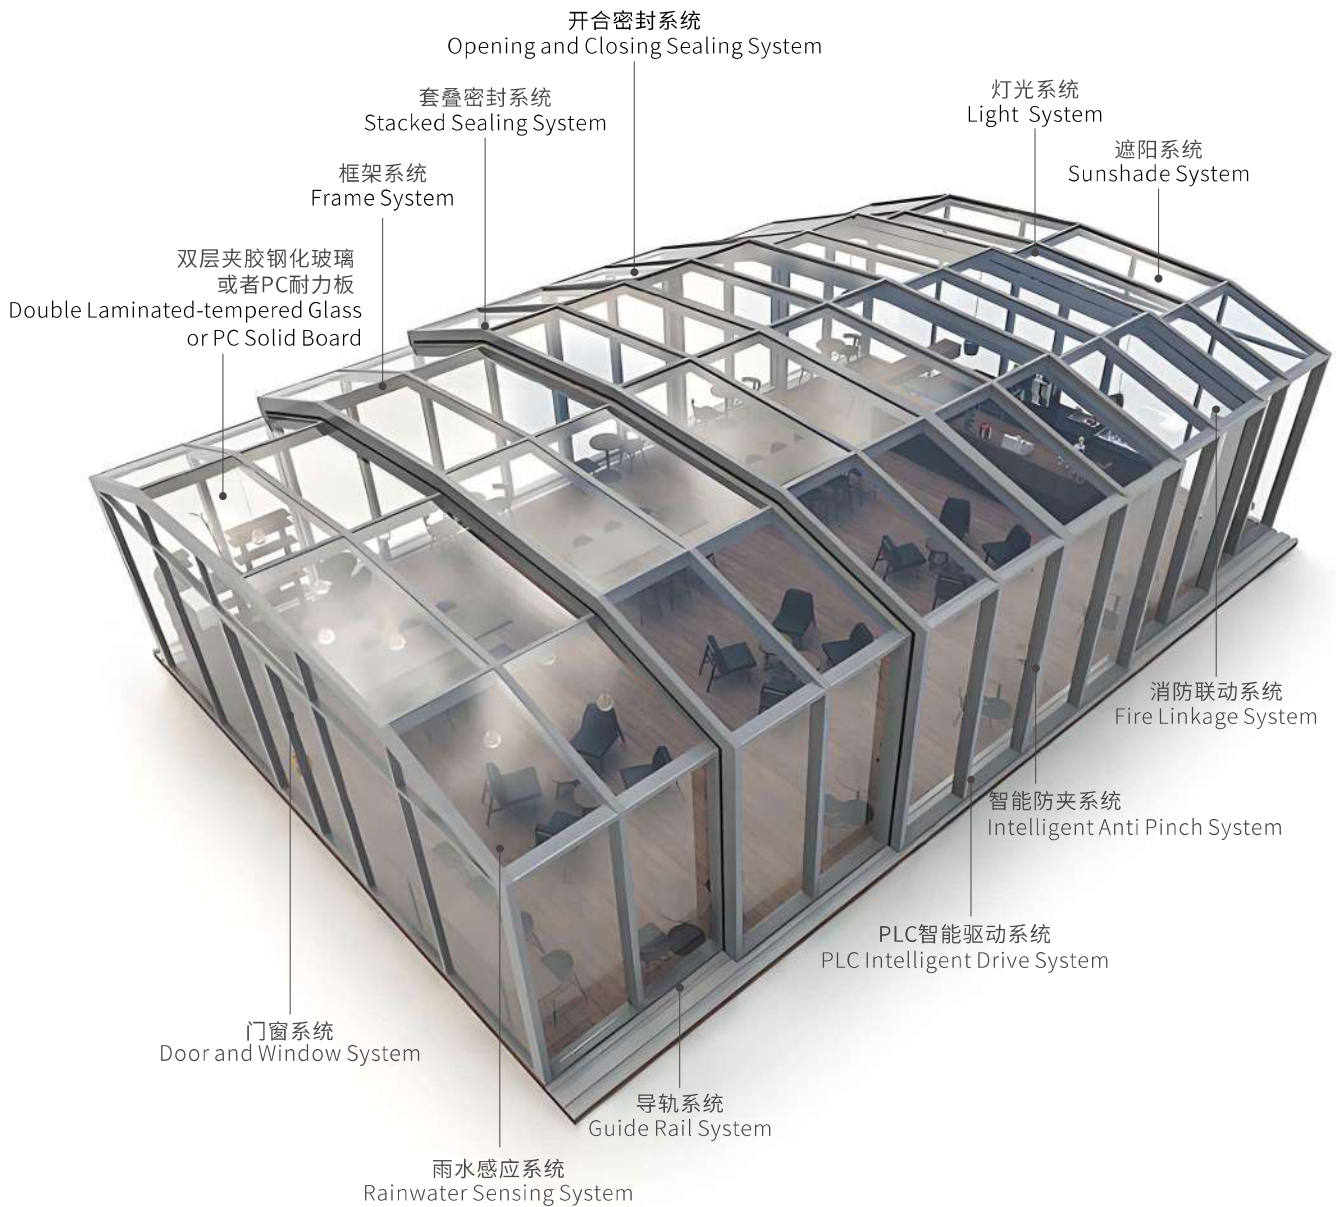

SMART RETRACTABLE SUNROOM

智能移动阳光房

灏博智能移动阳光房采用模块化、智能化, 轨道伸缩移动, 可以电动开合, 也可手动推拉, 实现室内外空间自由转换。移动阳光房克服了传统阳光房冬冷夏热的缺陷, 同时还具有良好的隔音保温效果。灏博可根据场所使用需求以及客户个人喜好进行专属方案设计, 打造一个健康舒适的生活或者商业空间。

KAMBO Smart Retractable Sunroom adopts modularity and intelligence, with track telescopic movement that can be electrically opened and closed or manually pushed and pulled, achieving free conversion of indoor and outdoor spaces. The smart retractable sunroom overcomes the shortcomings of traditional sunrooms, which are cold in winter and hot in summer, while also having good sound insulation and thermal insulation effects. KAMBO can design exclusive solutions based on the usage needs of the venue and the personal preferences of customers, creating a healthy and comfortable living or commercial space.